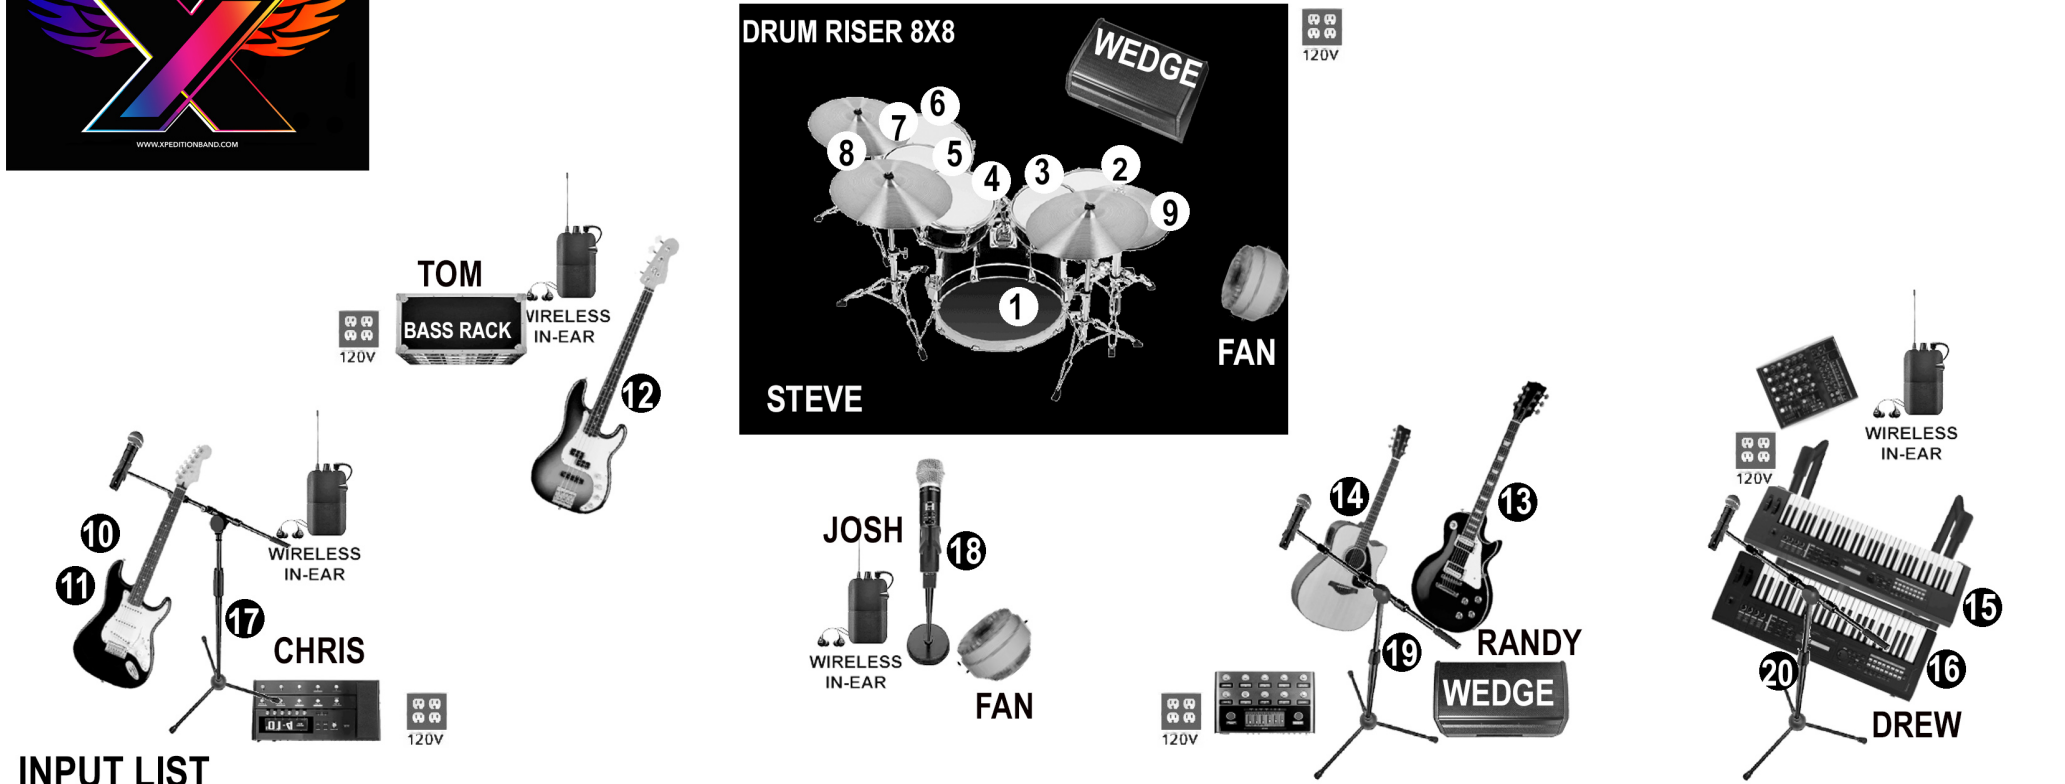

Xpedition Stage Plot

INPUT LIST

STEVE-DRUMS (STAGE CENTER REAR)

1. KICK
2. SNARE
3. HI-HAT
4. TOM-1
5. TOM-2
6. FLOOR TOM
7. GONG DRUM
8. OVERHEAD RIGHT
9. OVERHEAD LEFT
10. CHRIS - GUITAR LEFT - LINE (DOWN STAGE RIGHT)
11. CHRIS - GUITAR RIGHT - LINE (DOWN STAGE RIGHT)
12. TOM - BASS GUITAR - LINE / BASS RACK (CENTER RIGHT)

13. RANDY- ELECTRIC GUITAR - LINE (DOWN STAGE CENTER LEFT)
14. RANDY - ACOUSTIC GUITAR - LINE (DOWN STAGE CENTER LEFT)
- *** DI - FOR RANDY (OPTIONAL)***
15. DREW - KEYS - LINE LEFT (STAGE LEFT)
16. DREW - KEYS - LINE RIGHT (STAGE LEFT)
17. CHRIS - LEAD VOCALS (DOWN STAGE RIGHT)
18. JOSH - LEAD VOCALS (DOWN STAGE CENTER)
19. RANDY - BACKING VOCAL (DOWN STAGE CENTER LEFT)
20. DREW - BACKING VOCAL (DOWN STAGE LEFT)